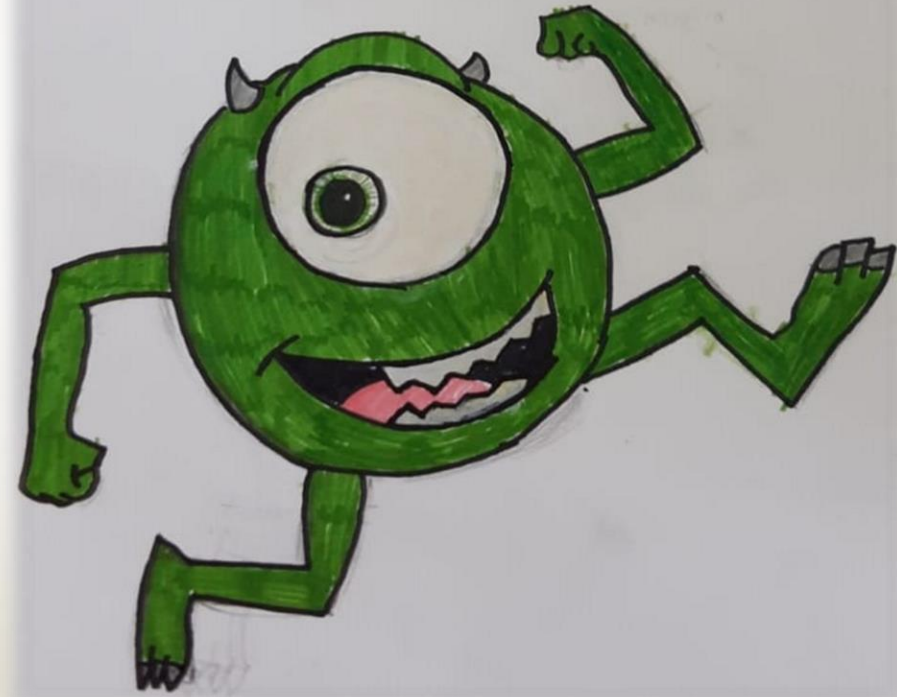

Our cartoon character

IIA Artistico
Discipline pittoriche: Prof.ssa Sabrina Busà
IA Scienze Applicate
Inglese: Prof.ssa Brigida Carrubba

Hi guys,

the students of IA Scienze applicate would like to introduce a project created together with the students of the class IIA Artistico.

I think she is very shy and not very sociable. I think she is really clever and organized.

She is reading a book about stars but while she's reading, she falls asleep.

Mike is short and he looks like a green ball with two little horns on top of his head, he has got only an eye.

He's running now.

Mike

Guss

Guss is a big and brown mouse. He wears a yellow shirt and a green hat. He has got a red nose and he is very cute.

He is very sweet and above all crazy.

Now he is jumping.

Nemo

Nemo is a small orange and white striped clown fish with black outlines. He has got orange eyes. He is the protagonist of the cartoon "Finding Nemo".